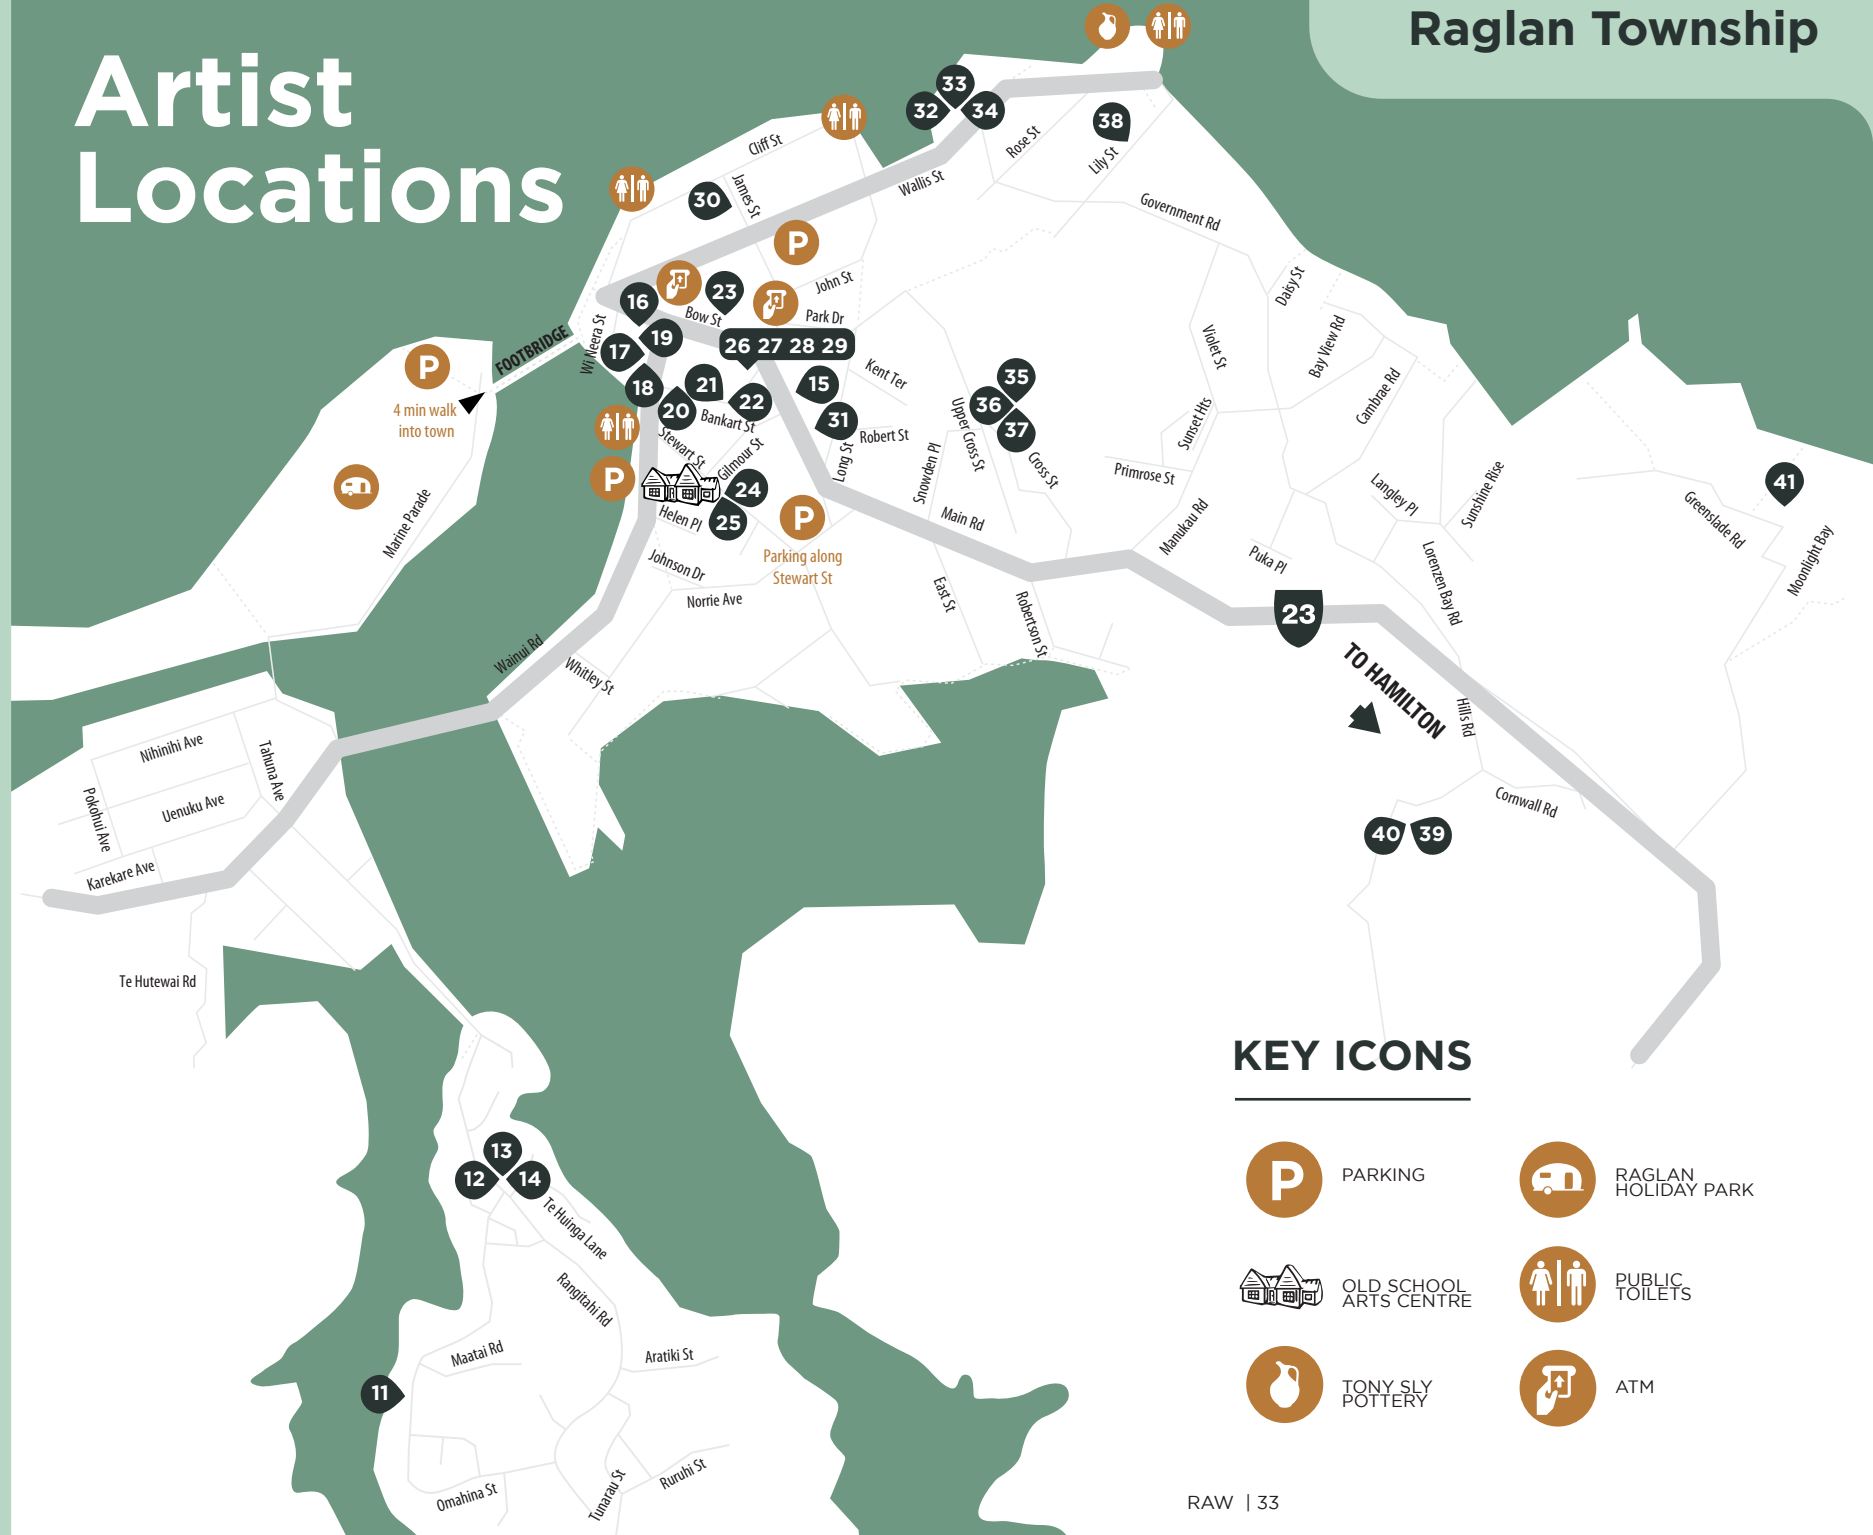

Wider Whaingaroa Area

RAW is 26 to 28 October 2024, 10am until 5pm.

All studios are open for the three days, unless specified. At other times outside of RAW, please contact artists directly to arrange viewings. Please use GPS co-ordinates, these maps are a guideline only.

Artist Locations

Raglan Township

KEY ICONS

-  PARKING
-  RAGLAN HOLIDAY PARK
-  OLD SCHOOL ARTS CENTRE
-  PUBLIC TOILETS
-  TONY SLY POTTERY
-  ATM