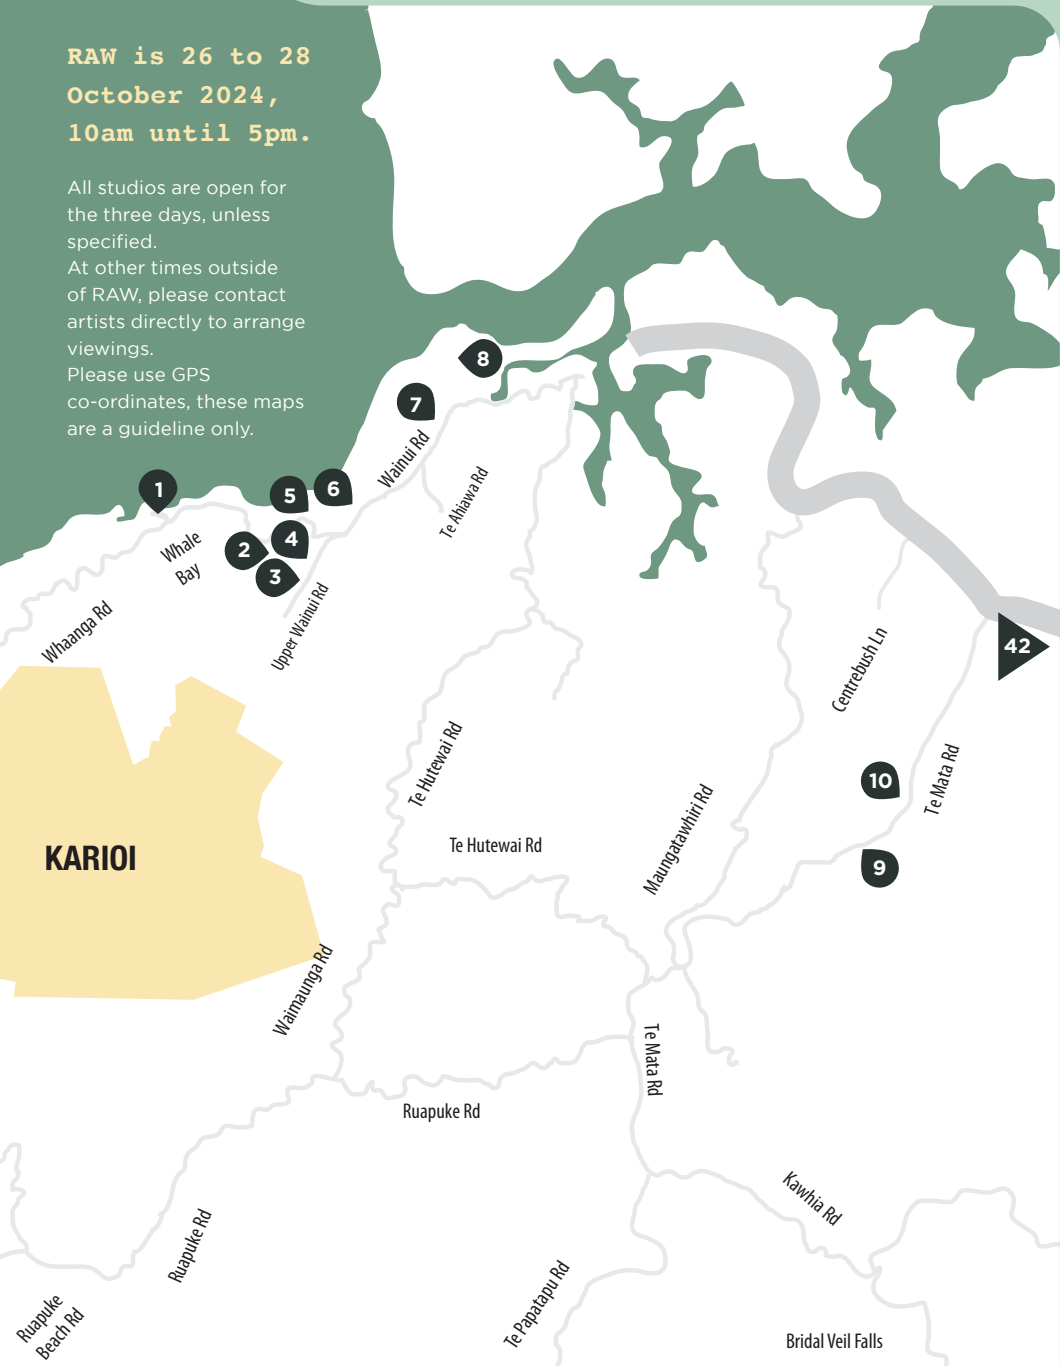

Wider Whaingaroa Area

RAW is 26 to 28 October 2024, 10am until 5pm.

All studios are open for the three days, unless specified. At other times outside of RAW, please contact artists directly to arrange viewings. Please use GPS co-ordinates, these maps are a guideline only.

Artist Locations

Raglan Township

KEY ICONS

-  PARKING
-  RAGLAN HOLIDAY PARK
-  OLD SCHOOL ARTS CENTRE
-  PUBLIC TOILETS
-  TONY SLY POTTERY
-  ATM