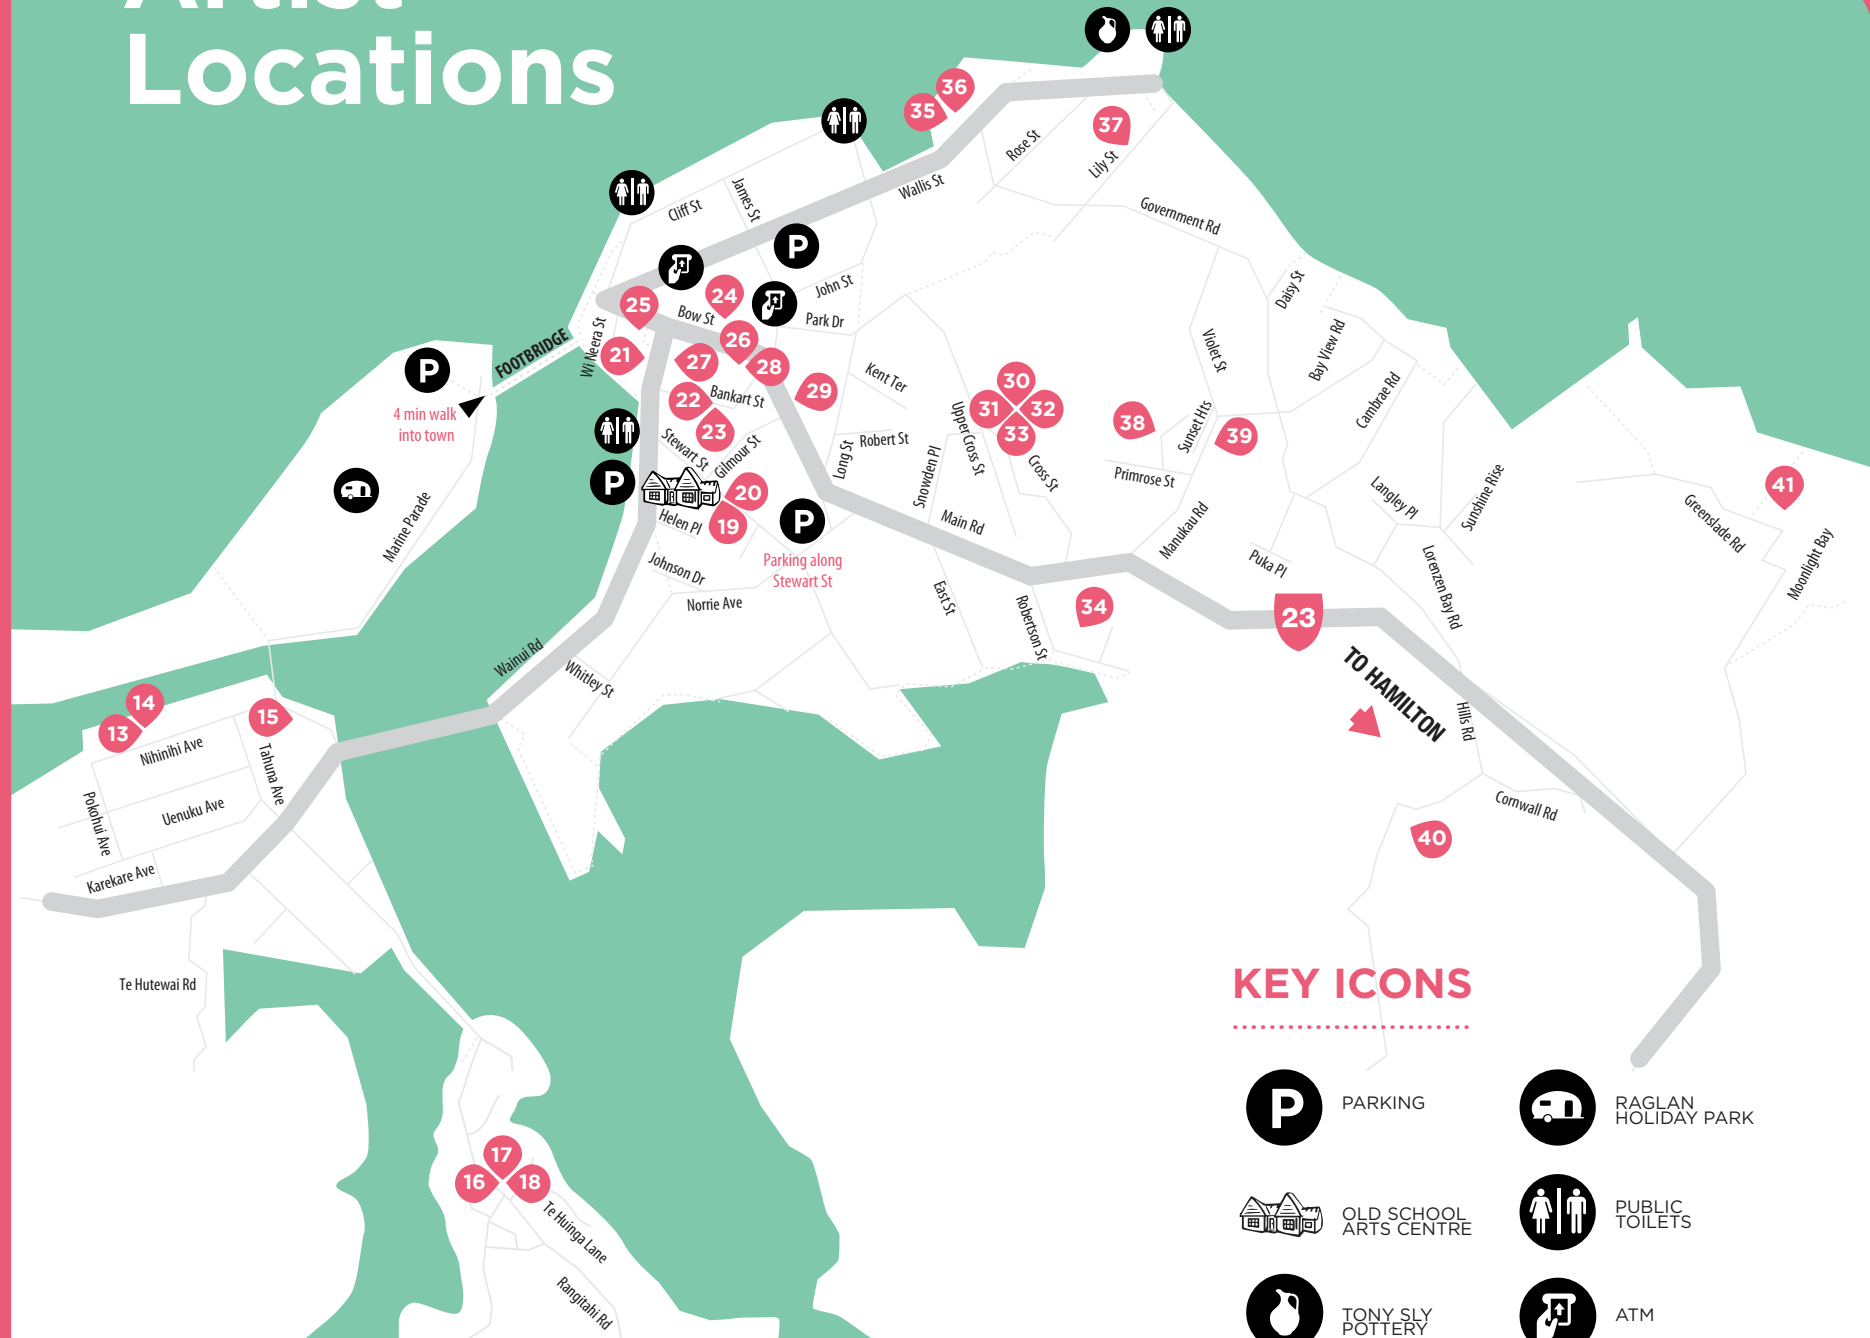

# Wider Whaingaroa Area

RAW is 21 to 23  
October 2023,  
10am until 5pm.

All studios are open for the three days, unless specified.  
At other times outside of RAW, please contact artists directly to arrange viewings.  
Please use GPS co-ordinates, these maps are a guideline only.

# Raglan Township

# Artist Locations

## KEY ICONS

- PARKING
- RAGLAN HOLIDAY PARK
- OLD SCHOOL ARTS CENTRE
- PUBLIC TOILETS
- TONY SLY POTTERY
- ATM