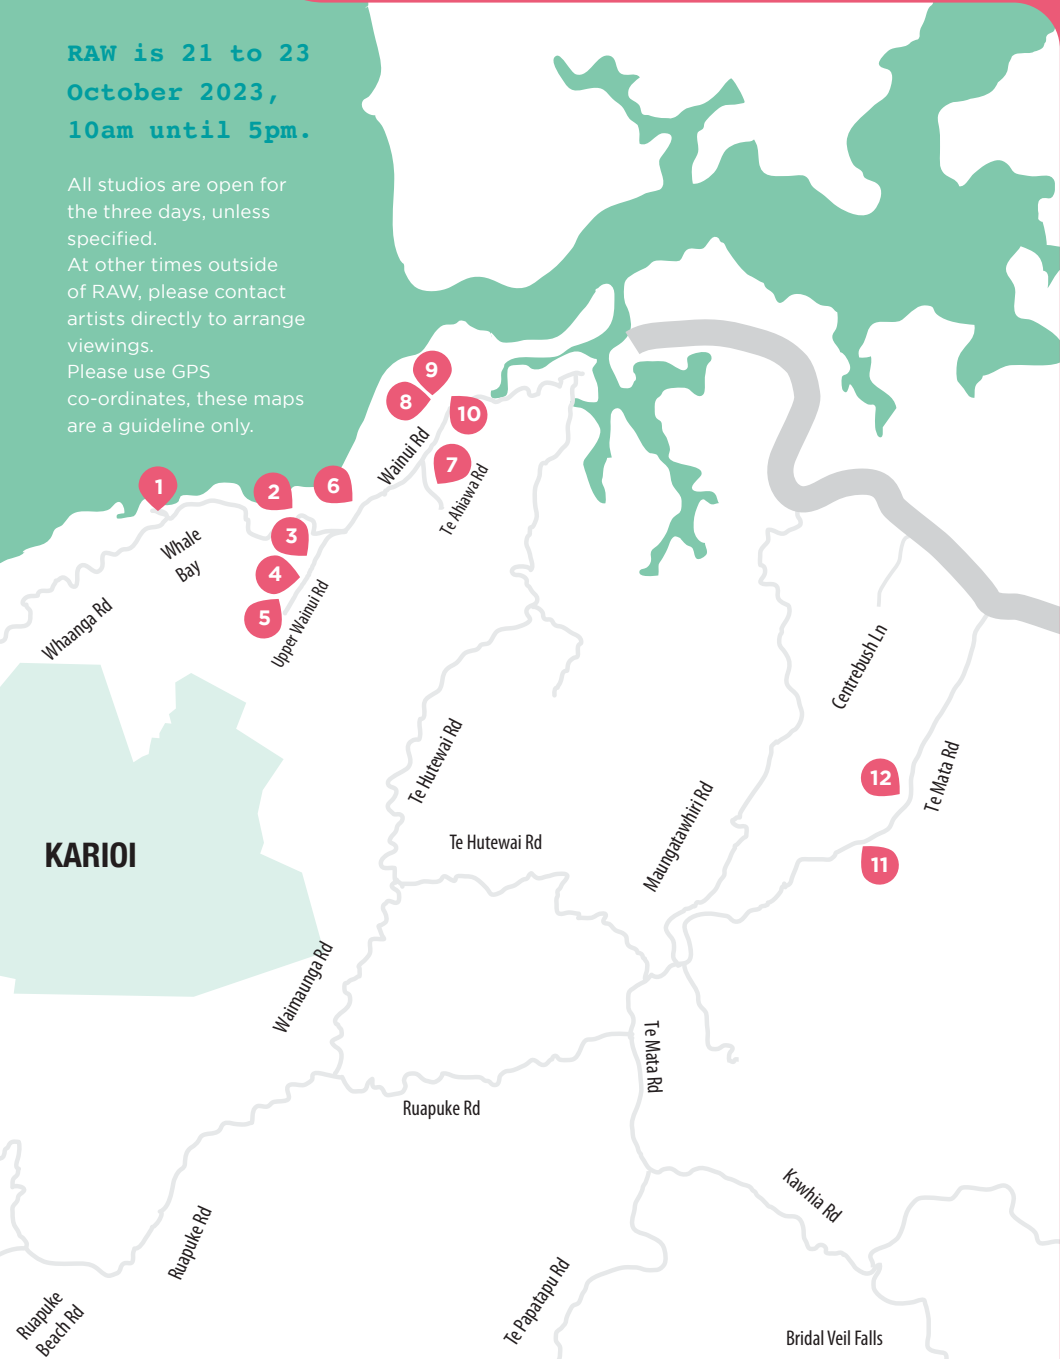

# Wider Whaingaroa Area

RAW is 21 to 23  
October 2023,  
10am until 5pm.

All studios are open for the three days, unless specified.  
At other times outside of RAW, please contact artists directly to arrange viewings.  
Please use GPS co-ordinates, these maps are a guideline only.

# Raglan Township

# Artist Locations

## KEY ICONS

- PARKING
- RAGLAN HOLIDAY PARK
- OLD SCHOOL ARTS CENTRE
- PUBLIC TOILETS
- TONY SLY POTTERY
- ATM