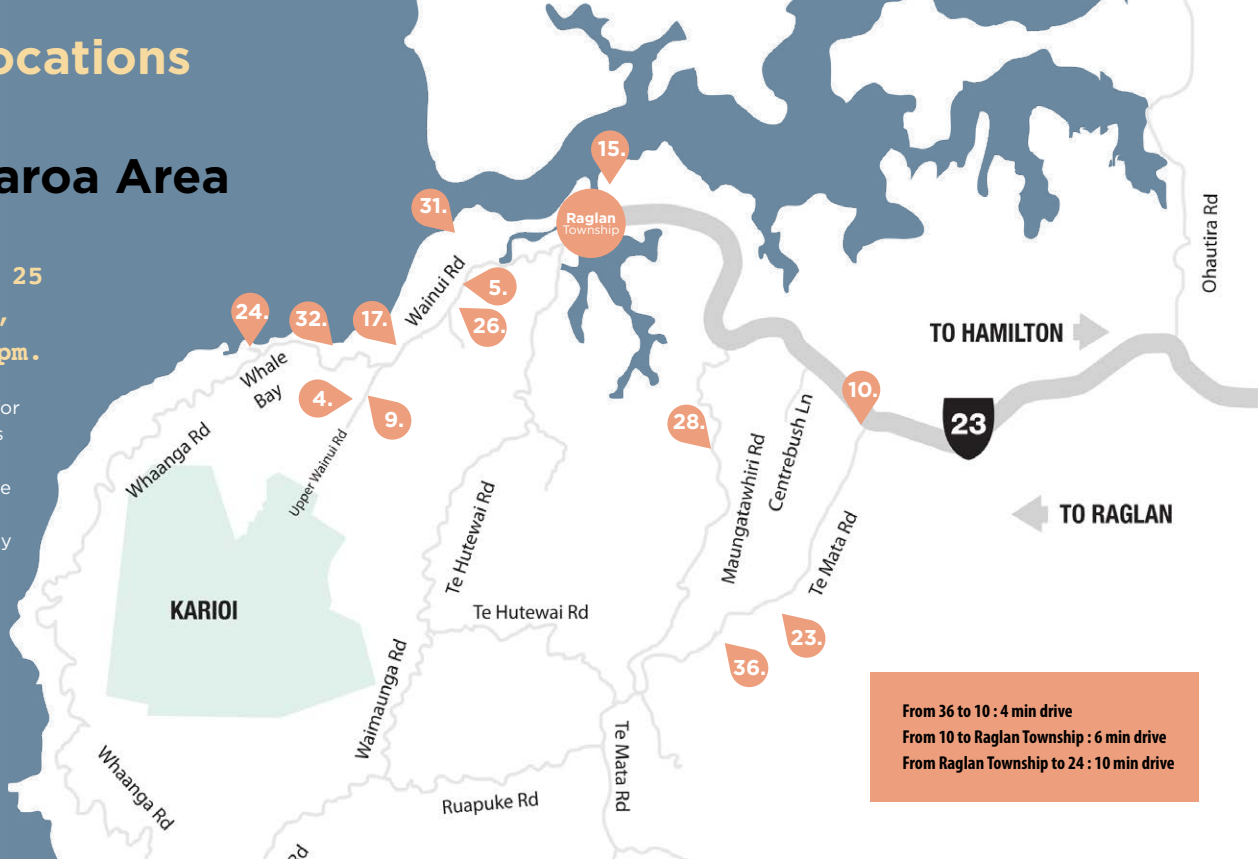

Artist Locations

Raglan Township

RAW is 23 to 25
October 2021, 10am
until 5pm.

All studios are open for the three days, unless specified. At other times outside of RAW, please contact artists directly to arrange viewings. Please use GPS co-ordinates, these maps are a guideline only.

- 11. **Dyana Wells**
24 Lily Street
- 12. **Geraldine Burns**
St Peter's Anglican Church Hall,
48 Bow St
- 13. **Hammer'd**
The Karioi Room, Raglan Sunset
Motel, 7 Bankart St
- 14. **Hayley Hamilton**
The Raglan Chronicle, Wainui Road
- 15. **Heart Beads & Elven Blades**
78D Greenslade Road

Artist Locations

Wider Whaingaroa Area

RAW is 23 to 25
October 2021,
10am until 5pm.

All studios are open for the three days, unless specified.
At other times outside of RAW, please contact artists directly to arrange viewings.
Please use GPS co-ordinates, these maps are a guideline only.