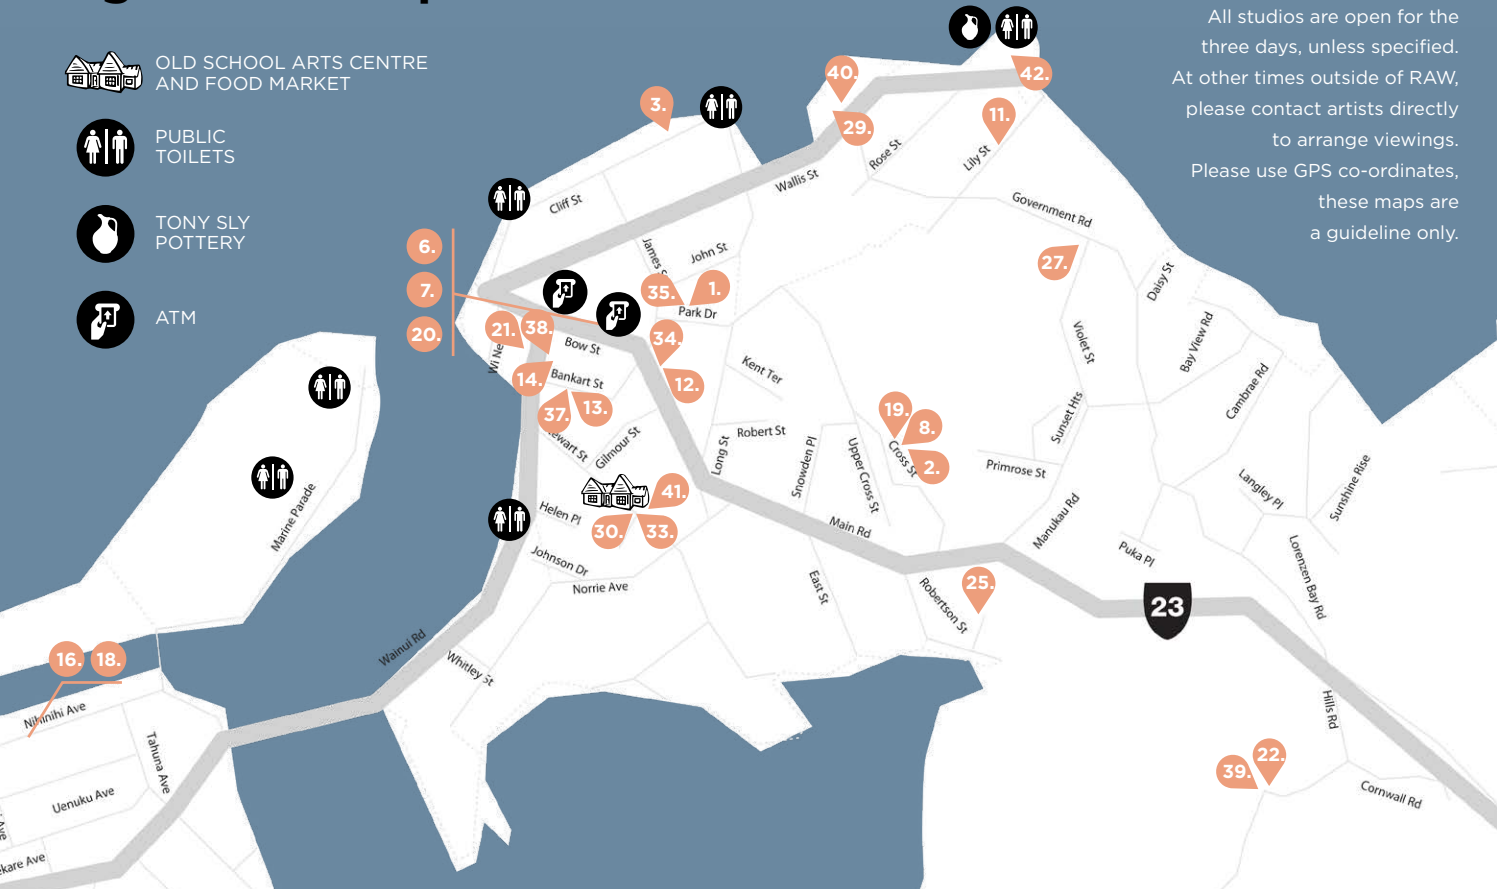

Artist Locations

Raglan Township

RAW is 23 to 25
October 2021, 10am
until 5pm.

All studios are open for the three days, unless specified. At other times outside of RAW, please contact artists directly to arrange viewings. Please use GPS co-ordinates, these maps are a guideline only.

 OLD SCHOOL ARTS CENTRE AND FOOD MARKET

 PUBLIC TOILETS

 TONY SLY POTTERY

 ATM

- 1. **Acidmince**
Workshop Brewing Company,
2 Park Drive
- 2. **Annick Faubert**
21 Cross Street
- 3. **A Seaside Attraction**
The Old Scout Hall, 49 Cliff Street
- 4. **Bing Ceramics**
14 Upper Wainui Road
- 5. **Brodie Reynolds**
Private Room, Rock-it Kitchen,
248 Wainui Rd

- 11. **Dyana Wells**
24 Lily Street
- 12. **Geraldine Burns**
St Peter's Anglican Church Hall,
48 Bow St
- 13. **Hammer'd**
The Karioi Room, Raglan Sunset
Motel, 7 Bankart St
- 14. **Hayley Hamilton**
The Raglan Chronicle, Wainui Road
- 15. **Heart Beads & Elven Blades**
78D Greenslade Road

Artist Locations

Wider Whaingaroa Area

RAW is 23 to 25
October 2021,
10am until 5pm.

All studios are open for the three days, unless specified.
At other times outside of RAW, please contact artists directly to arrange viewings.
Please use GPS co-ordinates, these maps are a guideline only.